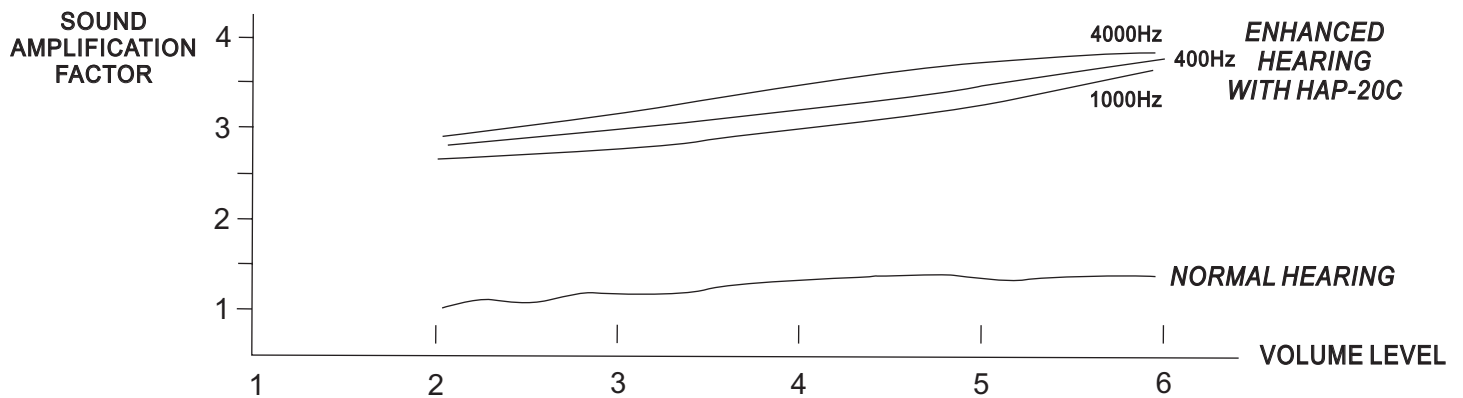

# SOUND AMPLIFICATION FACTOR WITH HAP-20C AGAINST NORMAL HEARING

MODEL NO .	HAP-20C
<b>APPLICATION/USAGE</b>	For hearing impairment
<b>APPROVAL</b>	CE
<b>PRODUCT FEATURES</b>	
Personal volume control	6 levels
Power ON/OFF switch	Yes
Left or right ear compatibility	Yes
Power requirement	1.5v (micro battery)
Speaker size & type <approx.>	15mm mylar
Average life (per battery)	50-60 hours
Interchangeable earplug	Yes
Weight (with battery) <approx.>	10 gms
<b>STANDARD ACCESSORIES</b>	
3 x Batteries	150mA
3 x Earplug sizes	Large, medium & small
Black & white instruction manual	English + Spanish
Impact resistant plastic carrying case	Yes
Sweat display tray & clear cover	Yes
<b>GIFT BOX INFORMATION</b>	
Gift box	White remailer box
Inner protection	Plastic Case
Dimension <approx.>	8.5 x 19.3 x 2.0 cm
Weight <approx.>	128 gms
<b>EXPORT CARTON INFORMATION</b>	
No.of sets per export carton	100
Export carton dimension <approx.>	44 x 42 x 19 cm
Net weight <approx.>	12 kgs
Gross weight <approx.>	13 kgs
CBM <approx.>	0.035
<b>AVAILABLE OPTIONS(extra charge)</b>	
Additional spare batteries	Yes
Velvet pouch	Yes
Blister packing	Yes
Instruction manual (other languages)	Yes
Replacement earplugs (specify size)	Yes